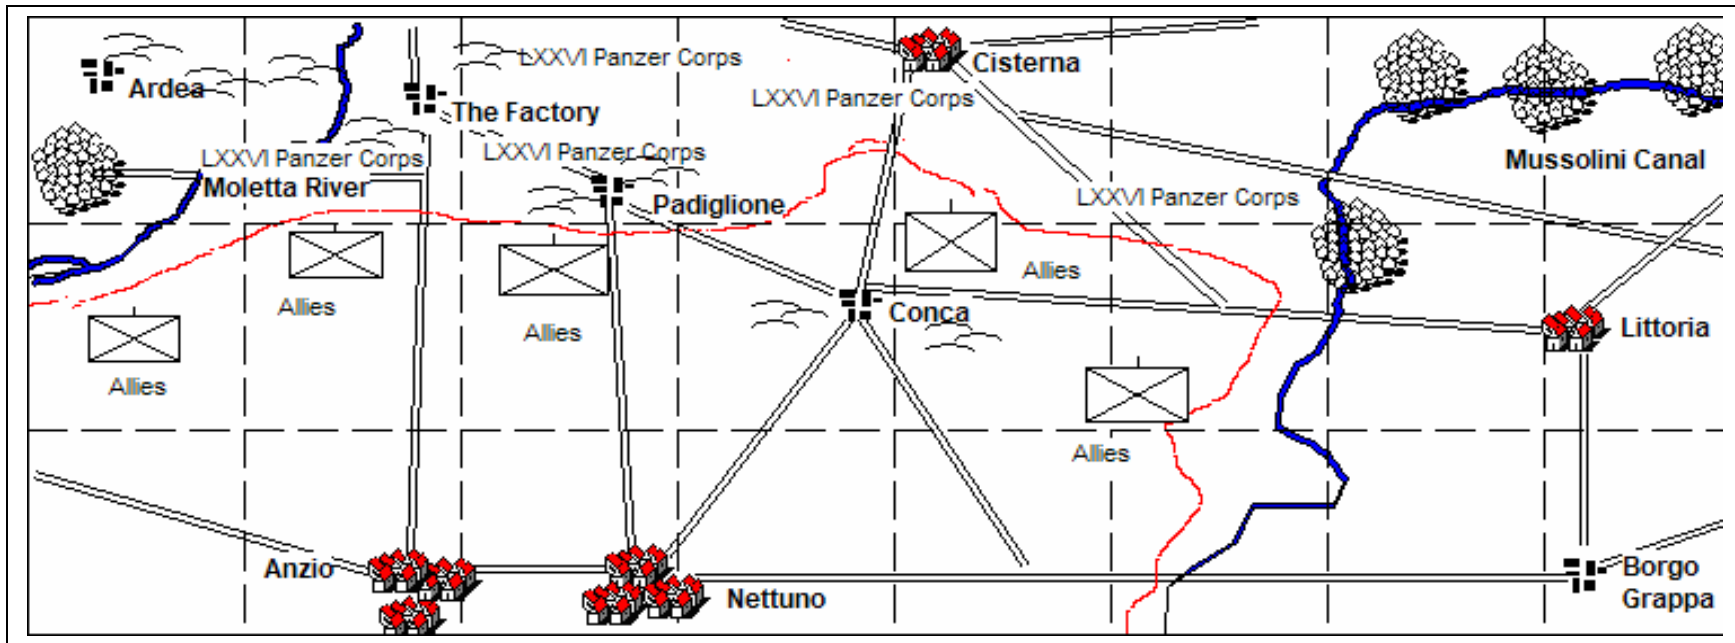

Holding The Beachhead-Anzio 1944-Dallas Thursday Night Irregulars

Scale: Each Square is 2'x2'

Red Line=Limit of Anzio Beachhead

Terrain=Rolling with Rocky Outcroppings leading to a flat plain toward the sea/Deforested with several areas of newly planted man-made forests along waterways as depicted

Rivers=Fordable with Dice Roll-Once Ford Found=Difficult Going/Dice for Bogging

Weather=Low clouds obscure visibility below safety range for air ops in hilly terrain